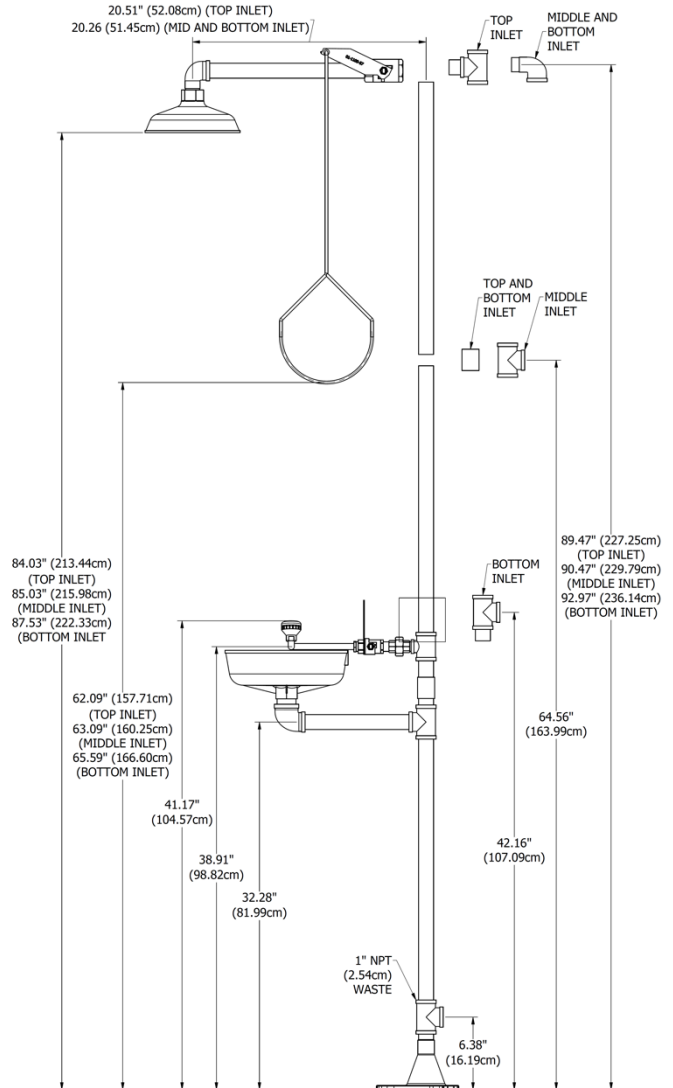

Combination units that provide improper flow pattern or contain deteriorating screens/filters are not acceptable.

MATERIALS OF CONSTRUCTION:

PIPING: Schedule 40 hot dip galvanized steel.

VALVES: Chrome plated bronze stay open ball valves with chrome-plated balls, brass chrome plated stems, stainless steel push plate with actuation graphic (eyewash) and stainless steel pull rod assembly. Valve size: Shower 1", Eyewash .50".

SHOWER HEAD: Yellow ABS plastic shower head delivers a minimum of 20" (50.80cm) diameter pattern to the target area 60" (152.40cm) above standing level

EYEWASH HEAD: Yellow acetal plastic dual stream heads with hinged covers on a brass chrome plated wye assembly.

BOWL: ABS Yello-Bowl®, drain connection only

REGULATOR: Shower options: (1) Self-adjusting 20 gpm (75.71 lpm) shower; (2) Self-adjusting 30 gpm (113.56 lpm) shower. Eyewash: Two (2) 1.20 gpm (4.54 lpm) eyewash regulators.

SUPPLY: 1" NPT

WASTE: 1" NPT

MODEL #	DESCRIPTION
CC1251	With 20gpm Shower Head
CC2251	With 30gpm Shower Head